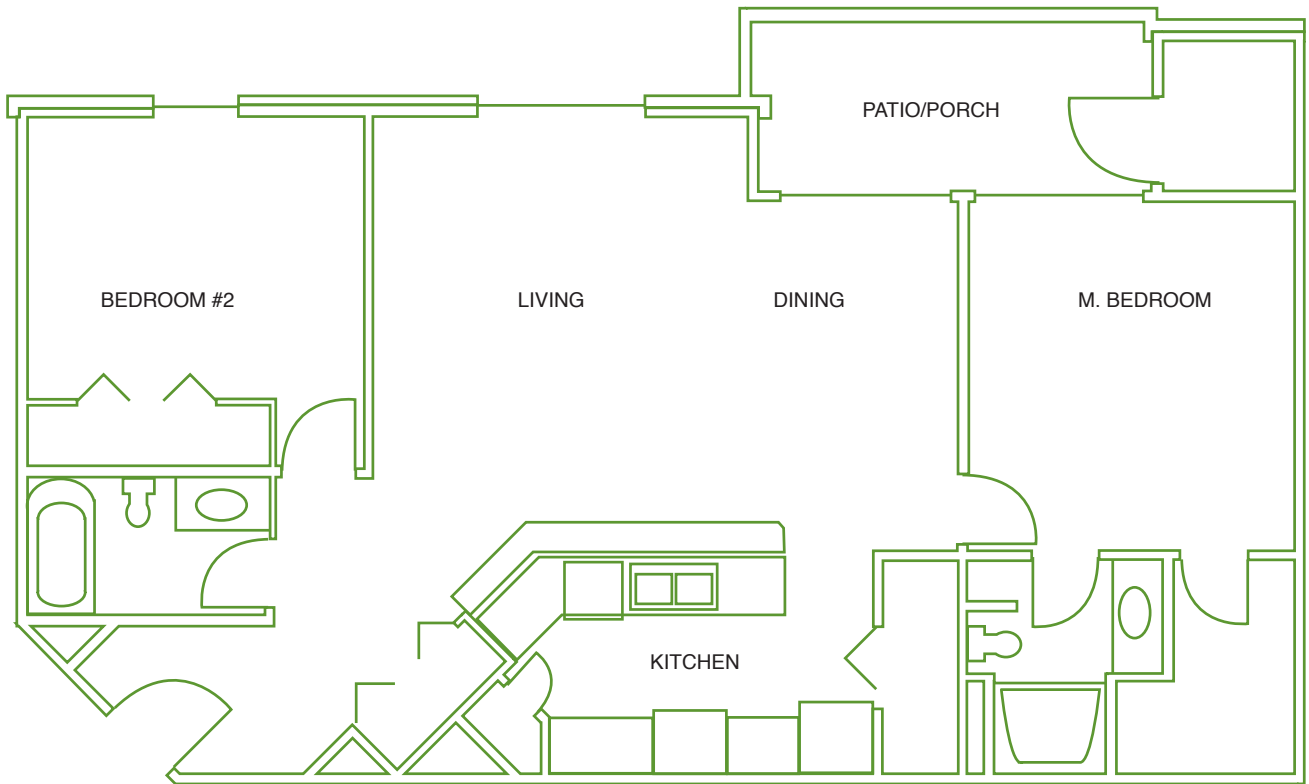

F I E L D S T O N E

4451 Love Lane, Beavercreek, OH 45430
P 937 431 5511 F 937 431 5512

The Clover // Two bedroom, two bath // 957 sq. ft. – 1,068 sq. ft.